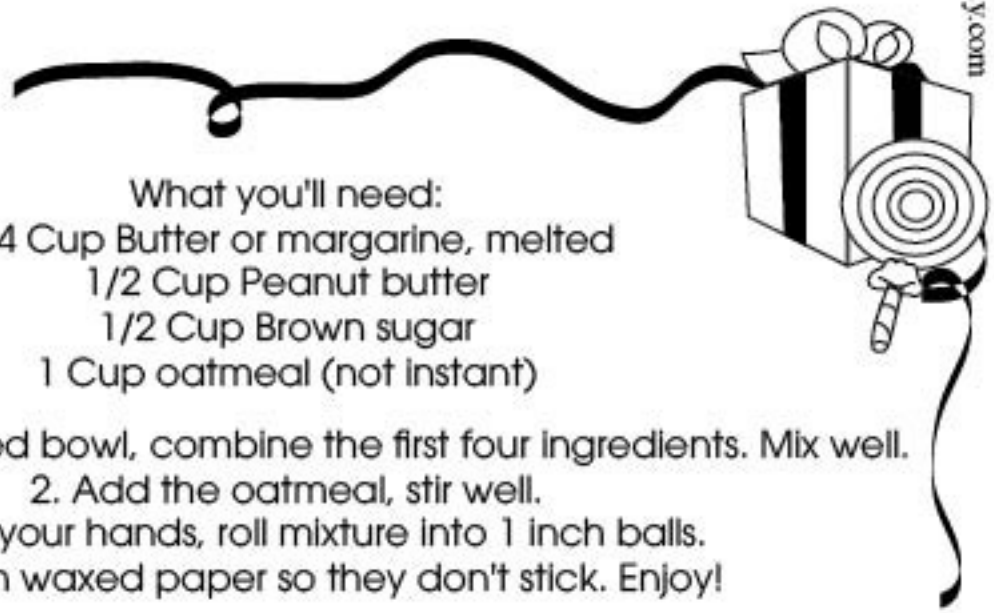

Strange Picture

Circle the picture that doesn't belong in the group.

©ElementarySafety.com

Answer: Skull

©ElementarySafety.com

©ElementarySafety.com

Rudolph's Peanut Butter Rolls

What you'll need:
3/4 Cup Butter or margarine, melted
1/2 Cup Peanut butter
1/2 Cup Brown sugar
1 Cup oatmeal (not instant)

1. In a medium sized bowl, combine the first four ingredients. Mix well.
2. Add the oatmeal, stir well.
3. With your hands, roll mixture into 1 inch balls. Place on waxed paper so they don't stick. Enjoy!